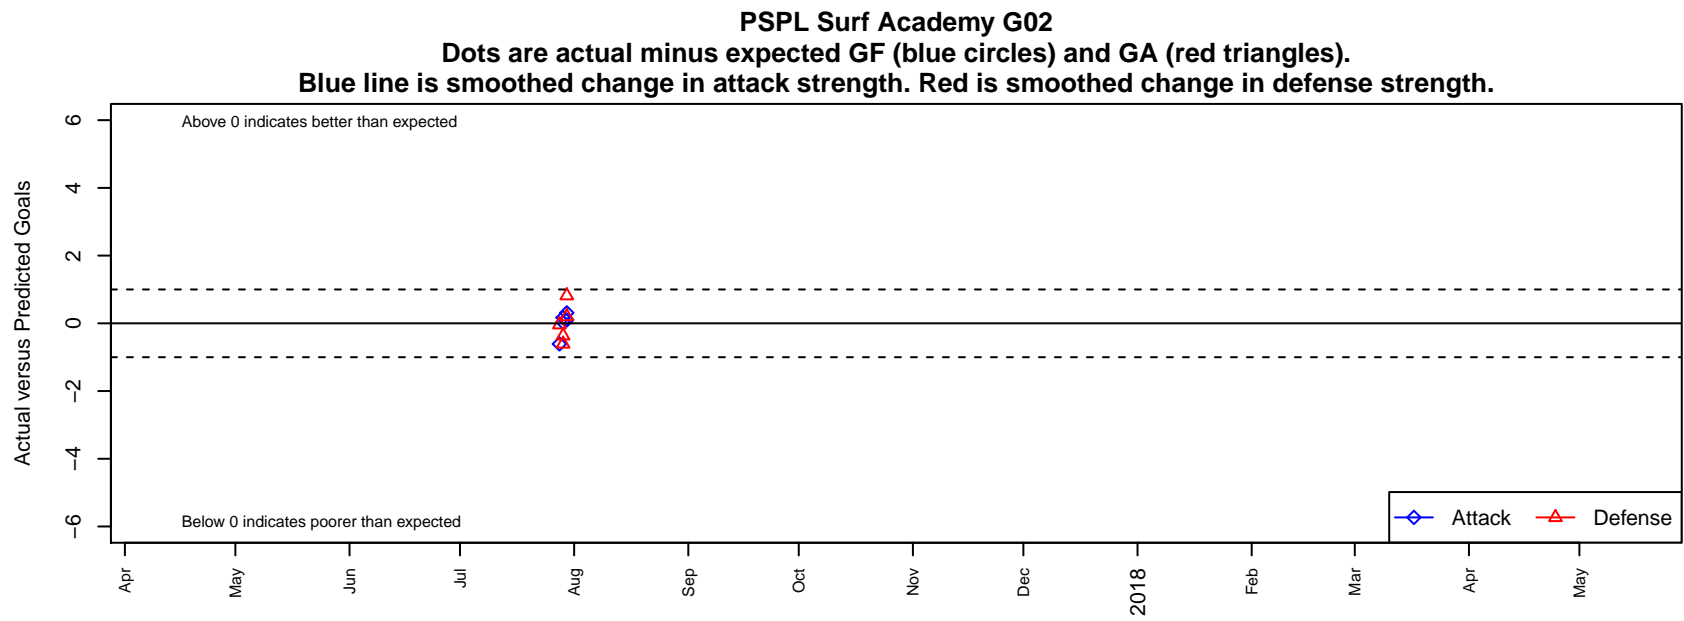

# PSPL Surf Academy G02

PSPL Surf Academy  
, WA  
G02 total strength=1471  
attack=8.51 defense=12.35

alt names used: PSPL SURF ACADEMY PSPL ACADEMY G02  
Venues played: 2017 Oswego Nike Cup Silver U16